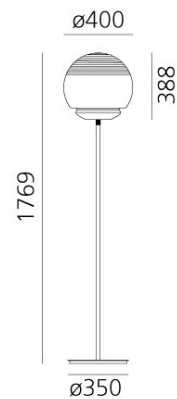

### Artemide Vitruvio Floor Lamp

Designed by Atelier Oi, the Vitruvio Floor Lamp is a refined luminaire that merges mechanical intelligence with ornamental design. The lamp is crafted through an ingenious mechanism inspired by the art of clockmaking, resulting in a metal frame that opens and supports the glass sphere. The blown glass shade features embossed horizontal stripes to reduce glare from the light source within.

## PRODUCT SPECIFICATION

**Light Source:** 1 x Max 21W E27 LED (Excluded)

**IP Code:** 20

**Dimming:** In-line dimmer included on cable.

**Dimensions:** Shade: Ø40cm  
Shade Height: 38.8cm  
Height: 176.9cm  
Base: Ø35cm  
Cable Length: 200cm