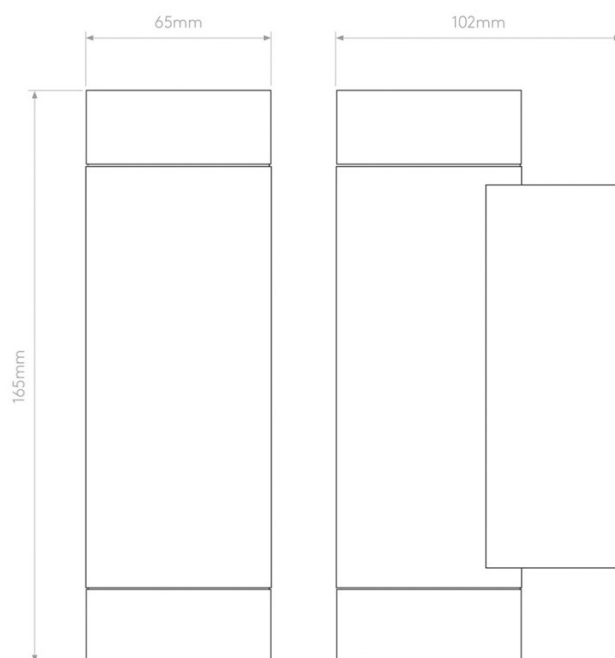

### Astro Dartmouth Twin Wall Light

The Astro Dartmouth Twin Wall Light is a clean, contemporary wall light designed to cast illumination both upwards and downwards. Its simple geometric form makes it easy to use across a wide range of spaces, from bathrooms and hallways to patios and sheltered exterior walls. The combination of aluminium bodywork and clear glass detailing gives it a crisp, practical look that works particularly well in modern settings.

Dartmouth Twin uses two GU10 lamps, sold separately, and is dimmable when paired with compatible dimmable bulbs. Made from aluminium and suitable for mounting on flammable surfaces, it is a versatile wall light for both residential and commercial projects.

## PRODUCT SPECIFICATION

**Light Source:** 2 x Max 6W GU10 LED (Excluded)

**IP Code:** 54

**Dimming:** Dimmable via mains phase dimming.

**Dimensions:** Height: 16.5cm  
 Width: 6.5cm  
 Depth: 10.2cm  
 Wall Base Width: 5.5cm