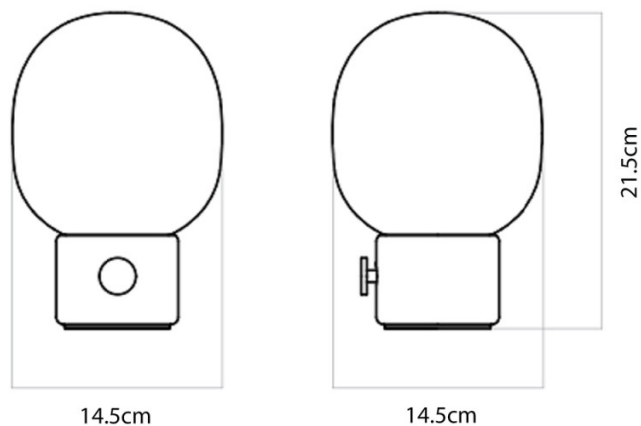

PRODUCT SPECIFICATION

Light Source: 1 x Max 1.5W G4 (included)

IP Code: 20

Dimming: Integrated dimmer on the product.

Dimensions: Ø14.5cm
Height: 21.5cm
Width: 14.5cm
Cable Length: 80cm

For all sales and technical enquiries, please contact: