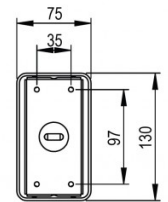

PRODUCT SPECIFICATION

Light Source: 3 x Max 4W G9 LED (included)

IP Code: 20

Dimming: Dimmable via mains phase dimming.

Dimensions: Shade: Ø35cm
 Depth: 63cm
 Height: 31cm
 Wall Base Width: 7.5cm
 Wall Base Height: 13cm