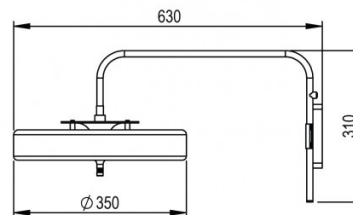

PRODUCT SPECIFICATION

Light Source: 3 x Max 4W G9 LED (included)

IP Code: 20

Dimming: Dimmable via mains phase dimming.

Dimensions: Shade: Ø35cm
 Depth: 63cm
 Height: 31cm
 Wall Base Width: 7.5cm
 Wall Base Height: 13cm