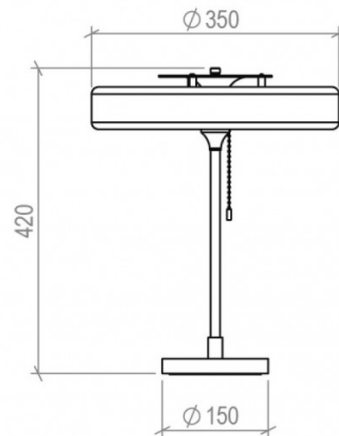

A part of the [Bert Frank Revolve collection](#), the Revolve table lamp is a gorgeous and elegant light that can be used on desks, tables and side tables to add ambience and effective lighting. The table light has a metal lampshade with a polycarbonate diffuser which spreads the light evenly for a soft glow. The shade also has an opening in the top, allowing light to escape upwards, reflecting off the beautiful brass finial to create gorgeous highlights.

The Revolve table light also comes with a refined brass pull switch, harking back to Mid-Century Modern design and minimalist style. The table lamp comes in four colour finishes, blue, black, green or white and has a brushed brass structure with a colour-matched base which adds a striking detail. Suitable for professional and domestic settings.

PRODUCT SPECIFICATION

- Light Source:** 3 x Max 4W G9 LED (included)
- IP Code:** 20
- Dimming:** Integrated on/off switch on the product.
- Dimensions:** Shade: Ø35cm
Height: 42cm
Base: Ø15cm
Cable Length: 200cm