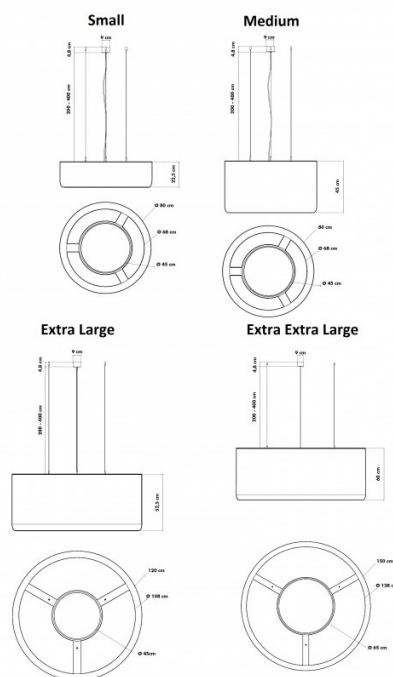

Light Source: **Small** - 29W, 3000K, 2545 Lumens
Medium - 29W, 3000K, 2545 Lumens
Extra Large - 29W, 3000K, 2545 Lumens
Extra Extra Large - 70W, 3000K, 6232 Lumens

IP Code: 20

Dimming: Dimmable via 1-10v dimming systems. Please consult your electrician, additional wiring may be required on site.

Dimensions: Small
Ø80cm
Height: 22.5cm

Medium
Ø80cm
Height: 45cm

Extra Large
Ø120cm
Height: 52.5cm

Extra Extra Large
Ø150cm
Height: 60cm

For all sales and technical enquiries, please contact:

+44 (0)114 263 4266