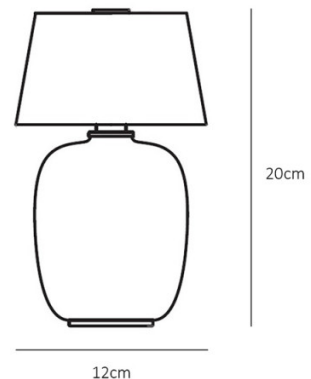

PRODUCT SPECIFICATION

Light Source: 1 x Max 1.5W G4-CR2 DIM (Included)

IP Code: 20

Dimming: Integrated dimmer on the product.

Dimensions: Ø12cm
Height: 20cm
Charger Cable: 80cm

For all sales and technical enquiries, please contact: