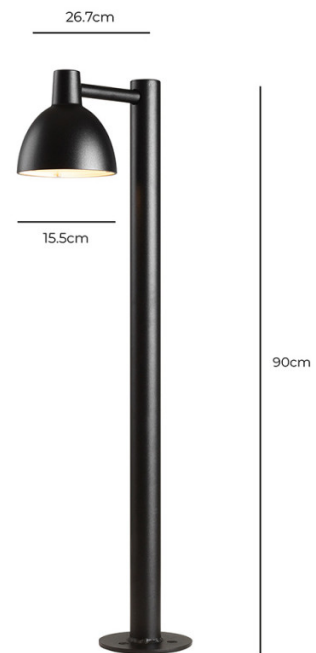

louis poulsen

Louis Poulsen Toldbod 155 Outdoor Bollard

LA8598/B

SOURCE: <https://www.davidvillagelighting.co.uk/product/Louis-Poulsen-Toldbod-155-Outdoor-Bollard/10000203>

PRODUCT DESCRIPTION

Designer: Louis Poulsen A/S

Louis Poulsen Toldbod 155 Bollard Outdoor Light

The Louis Poulsen Toldbod 155 Bollard is part of the [Toldbod Collection](#), bringing the aesthetic of the range to the outdoors. The Toldbod was developed on the basis of the Ellipse design by Poul Henningsen, which was the last street light he ever conceived. Its minimalistic silhouette and industrial style ensure both functionality and a high-quality aesthetic. The inner light source is projected down onto the surface below, making this a perfect luminaire for illuminating pathways and driveways.

With an IP rating of 44, the Toldbod 155 Outdoor Bollard can be used in many exteriors to provide needed illumination, whilst remaining protected against the elements. The lampshade shines light downwards, creating a wide glow that is effective and warm. The Toldbod bollard is available in either a sleek aluminium or black colour finish to suit your outdoor space

PRODUCT SPECIFICATION

Light Source: 1 x Max 5.7W E14 LED (Excluded)

IP Code: 44

Dimming: Non-Dimmable.

Dimensions: Shade: Ø15.5cm
Depth: 26.7cm
Height: 90cm

For all sales and technical enquiries, please contact: