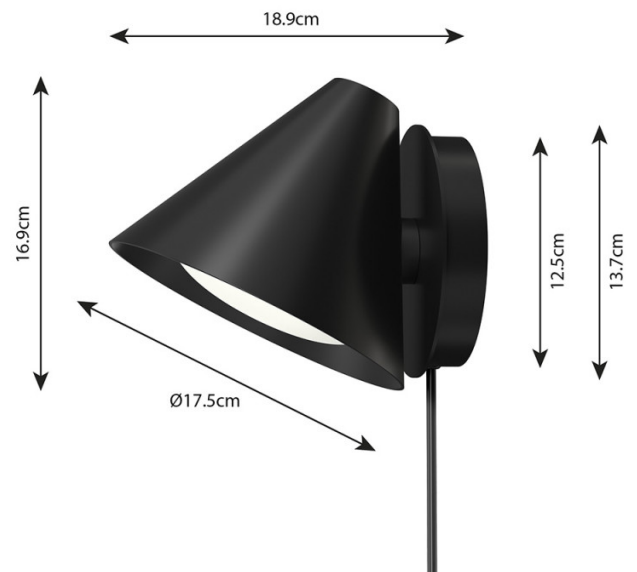

The Louis Poulsen Keglen LED Wall Light was designed by BIG Ideas and follows on from the [Keglen Collection](#) in which simplistic geometrical design is paired with functionality. The Keglen wall light features a shade which is angled parallel to the wall box and allows the light to be pushed further out from the wall. The diffuser inside the shade is made visible as the angle of the shade allows for optimum light output. This diffuser also prevents any glare and creates a delicately diffused ambient light.

The functionality of this lamp is clear in the integrated dimmer switch in the wall box. This allows for the light to be mounted on the wall and the dimming setting to be manipulated with ease. This Louis Poulsen wall light also has the option of being mounted with the cable being plugged in or hard-wired into the wall. Available in a Black and White finish, this minimalist design adds a simplistic touch to any interior.

PRODUCT SPECIFICATION

Light Source: 8.5W, 3000K, 485 Lumens

IP Code: 20

Dimming: Integrated dimmer on product.

Dimensions: Shade: Ø17.5cm
 Height: 16.9cm
 Depth: 18.9cm
 Wall Box: Ø12.5cm
 Wall Box Plate: Ø13.7cm
 Cable Length: 204cm