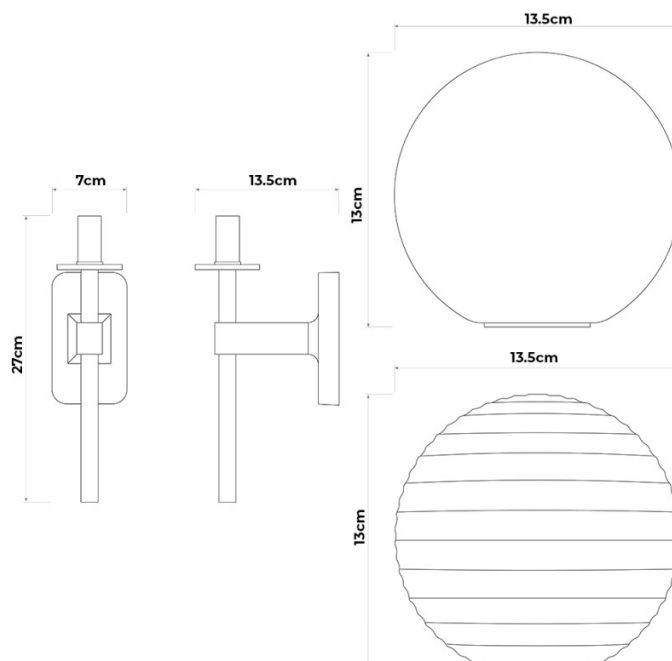

The Tacoma Single Globe Wall Light is unswitched and dimmable depending on the lamp selected, with Class I earthed construction and no separate driver required. It can be used individually, in pairs, or alongside other fittings from the Tacoma collection. Most suited to bathrooms, hallways, bedrooms, dining rooms, and compact wall-lighting schemes.

## PRODUCT SPECIFICATION

**Light Source:** 1 x Max 3.5W LED G9 (Excluded)

**IP Code:** 44

**Dimming:** Dimmable via mains phase dimming.

**Dimensions:** Height: 35.2cm  
Depth: 17.3cm  
Width: 7cm  
Shade: Ø13.5cm