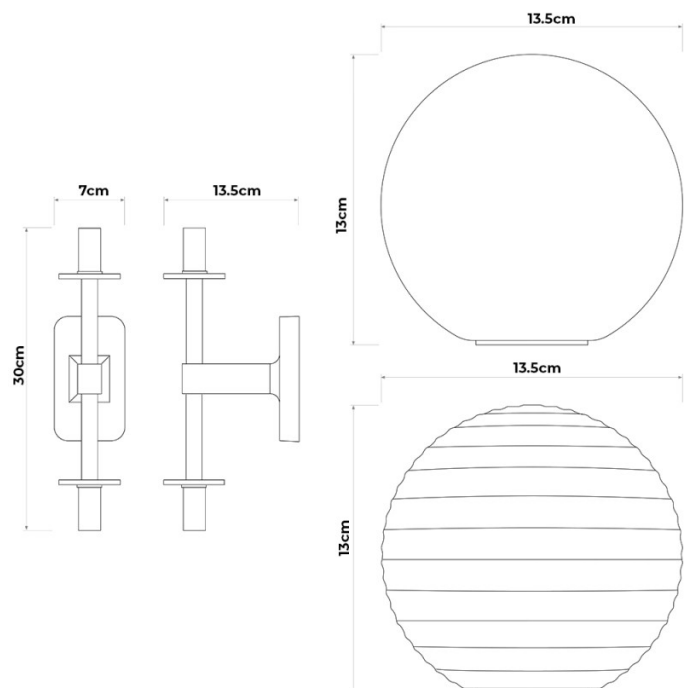

The Tacoma Twin Globe Wall Light is unswitched and dimmable depending on the lamps selected, with Class I earthed construction and no separate driver required. The shades are sold separately and must be selected with the wall light body. It can be used in bathrooms, hallways, bedrooms, dining rooms, or with other fittings from the Tacoma collection. Most suited to bathrooms, hallways, bedrooms, dining rooms, and wall-lighting schemes where a twin globe shade fitting is required.

PRODUCT SPECIFICATION

Light Source: 2 x Max 3.5W G9 LED (Excluded)

IP Code: 44

Dimming: Dimmable via mains phase dimming.

Dimensions: Height: 30cm
Depth: 13.5cm
Width: 7cm
Shades: Ø13.5cm

For all sales and technical enquiries, please contact: