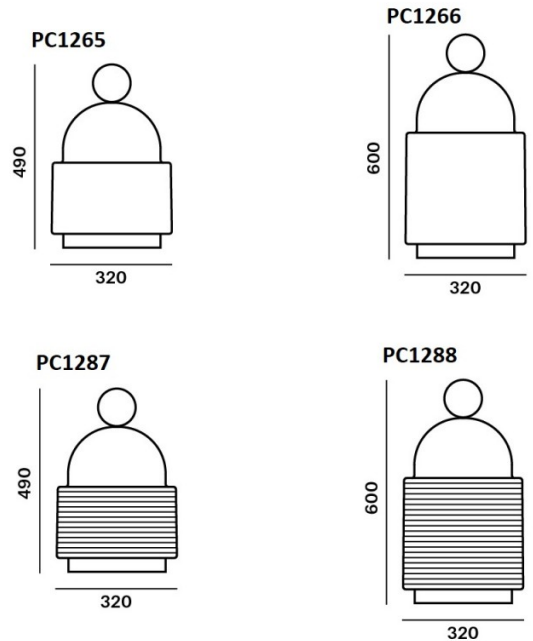

PRODUCT SPECIFICATION

Light Source: 4W, 2700K, 950 Lumens

IP Code: 44

Dimming: Integrated dimmer on the product.

Dimensions: **PC1265:**
Shade: Ø32cm
Height: 49cm

PC1266:
Shade: Ø32cm
Height: 60cm

PC1287:
Shade: Ø32cm
Height: 49cm

PC1288:
Shade: Ø32cm
Height: 60cm

For all sales and technical enquiries, please contact:

+44 (0)114 263 4266

info@davidvillagelighting.co.uk

www.davidvillagelighting.co.uk