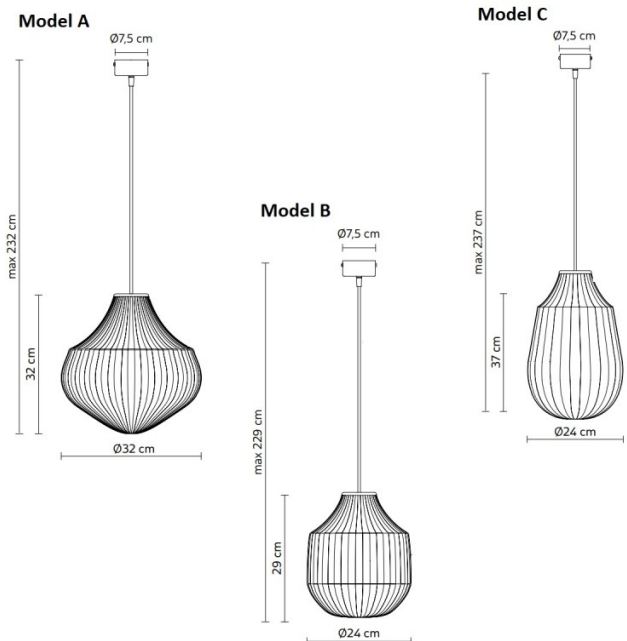

The Karman Circus suspensions come in three different shapes that all reflect the bellowing characteristics of the circus tent. The classic tent shape is impersonated best by Model A with its pointed tip with stripes that get finer and finer. The other two models, B and C, both use smoothed lines and rounded designs that create a beautifully diffused light. These Circus suspension lights look striking as individual features, however, they create a stunning statement when clustered.

PRODUCT SPECIFICATION

Light Source: 1 x Max 53W E27 (Excluded)

IP Code: 20

Dimming: Dimmable via mains phase dimming.

Dimensions: Model A
32cm shade height
Ø32cm shade
232cm max drop
Ø7.5cm ceiling canopy

Model B
29cm shade height
Ø24cm shade
229cm max drop
Ø7.5cm ceiling canopy

Model C
37cm shade height
Ø24cm shade
237cm max drop
Ø7.5cm ceiling canopy

For all sales and technical enquiries, please contact: