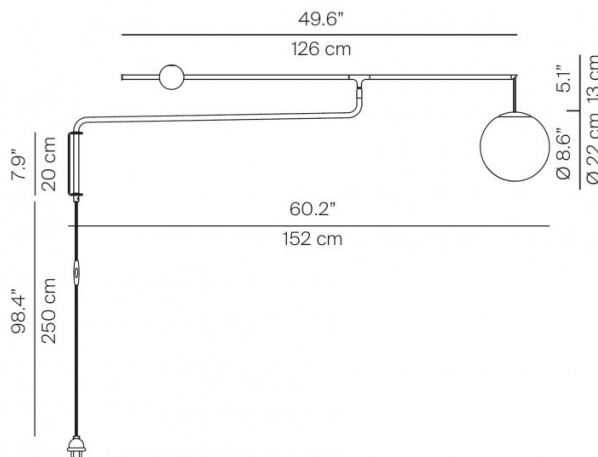

**This wall lamp comes with a cable and plug and must be installed by a socket.**

## PRODUCT SPECIFICATION

**Light Source:** 1 x max 8W E14 LED (excluded)

**IP Code:** 20

**Dimming:** In line dimmer included on cable

**Dimensions:** Height: 280cm  
 Depth from Wall: 152cm  
 Rod Length: 126cm  
 Shade: Ø22cm  
 Shade Drop: 35cm  
 Cable Length: 250cm