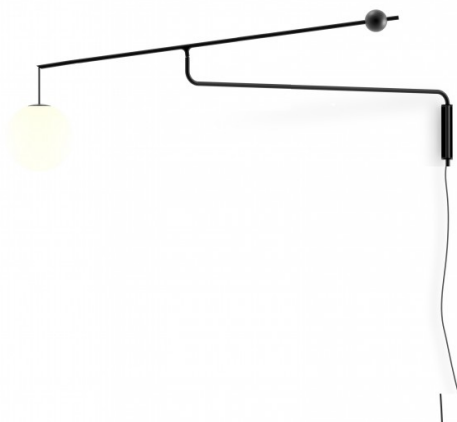

Luceplan Malamata Wall Light

LA10553/W

SOURCE: <https://www.davidvillagelighting.co.uk/product/Luceplan-Malamata-Wall-Light/10000429>

PRODUCT DESCRIPTION

Designer: Studio Shulab

Malamata Wall Light by Luceplan

A part of the [Luceplan Malamata collection](#), the Malamata wall light features an intuitive counterweight that allows the user to move the glass lampshade up and down. Deriving its name from the Hebrew term for 'up and down', the design duo Studio Shulab pay homage to their Israeli heritage and upbringing.

The wall light can be moved up and down by pressing the button on the metal sphere located on the rod and then sliding it across to the desired position. The shade is made from glass, ensuring a nice, diffused glow that is warm and welcoming. Available in matt black or brushed brass, the Malamata wall lamp also comes with a dimmer switch to control the ambience and can be used in a wide variety of interiors.

This wall lamp comes with a cable and plug and must be installed by a socket.

PRODUCT SPECIFICATION

Light Source: 1 x max 8W E14 LED (excluded)

IP Code: 20

Dimming: In line dimmer included on cable

Dimensions: Height: 280cm
Depth from Wall: 152cm
Rod Length: 126cm
Shade: Ø22cm
Shade Drop: 35cm
Cable Length: 250cm