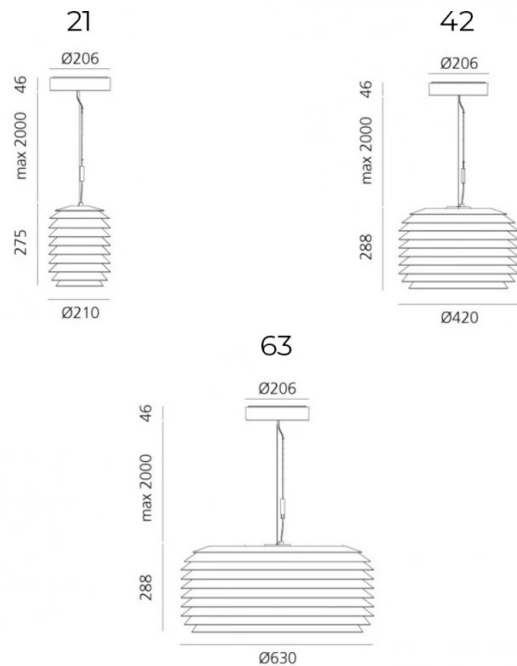

## PRODUCT DESCRIPTION

Designer: BIG

### Artemide Slicing LED Outdoor Suspension

Based on the silhouette of the popular Gople Collection, the Artemide Slicing Outdoor Suspension is a contemporary suspension, defined by its clean, geometric form. Horizontal mental slats throughout the shade provide an effective contrast between solid material and space. When illuminated, the overlapping slats interact with light, creating a soft, glare-free glow that surrounds the pendant.

The Slicing Outdoor Suspension is available in three sizes: 21, 42, and 63, reflective of the diameter of each shade. With an IP rating of 64, the Slicing is suitable for use outside. The controlled light output makes it ideal for enhancing the ambience in outdoor settings such as a garden or a restaurant patio. Display with other pieces from the Slicing Collection for a cohesive, contemporary display that adds a gentle illumination with subtle sophistication.

## PRODUCT SPECIFICATION

<b>Light Source:</b>	<b>Suspension 21:</b> 12W, 3000K, 1800 Lumens <b>Suspension 42 and 63:</b> 26W, 3000K, 2149 Lumens
<b>IP Code:</b>	65
<b>Dimming:</b>	Non-Dimmable.
<b>Dimensions:</b>	<p><b>Suspension 21:</b> Ø21cm Height: 27.5cm</p> <p><b>Suspension 42:</b> Ø42cm Height: 28.8cm</p> <p><b>Suspension 63:</b> Ø63cm Height: 28.8cm</p> <p>Ceiling Canopy: Ø20.6cm Ceiling Canopy Height: 4.6cm Maximum Drop: 200cm</p>