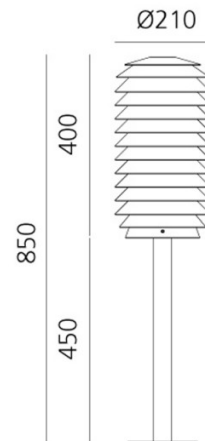

PRODUCT SPECIFICATION

Light Source: 20W, 3000K, 521 Lumens

IP Code: 65

Dimming: Non-Dimmable.

Dimensions: Shade: Ø21cm
Shade Height: 40cm
Height: 85cm

For all sales and technical enquiries, please contact: