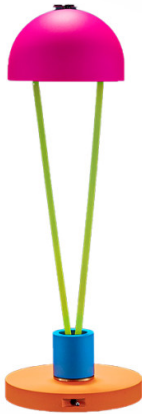

Catellani & Smith

LA10585

Catellani & Smith Ale BE T LED Portable Table Lamp

SOURCE: <https://www.davidvillagelighting.co.uk/product/Catellani-Smith-Ale-BE-T-LED-Portable-Table-Lamp/10000540>

PRODUCT DESCRIPTION

Designer: Enzo Catellani

Catellani & Smith Ale BE T LED Portable Table Lamp

Designed by Enzo Catellani, the Ale BE T table lamp brings a stunning pop of bold colour to an interior. The design uses a unique colour palette and geometric shaping to form a statement piece that will be the talking point of any room. This Catellani & Smith table lamp features an iron hemispherical shade that is held up by two stunning aluminium tubes. This simplistic design creates a unique silhouette that brings together the straight lines of the tubes and the soft dome of the shade. This dome-shaped shade also allows you to tilt and adjust the angle of the beam. Located on the base is a retro-style on/off switch that can be flicked simply on and off with ease. This fun design is finished off with a characterful metallic fly detail resting on the top of the iron shade. This detail carries through as a feature on the whole Ale collection.

The Ale BE T Table lamp houses a battery in the base that allows you to charge and recharge the lamp using the included USB cable. With this cordless design, the Ale BE T is a portable lamp able to be placed wherever style and light are needed. Ideal for a decorative shelf, stylish bedside lamp or as a unique touch to a desk or workspace. Available in four stunning finishes, black, white, colourful and fluo, the Ale BE T portable table lamp can bring a pop of bold colour or a touch of classic monochrome to your home.

Ph. credits: Nava Rapacchietta

PRODUCT SPECIFICATION

Light Source: 1W, 2700K, 219 Lumens

IP Code: 20

Dimming: Integrated on/off switch on the product.

Dimensions: Height: 30cm
Shade: \varnothing 9cm
Base: \varnothing 11cm