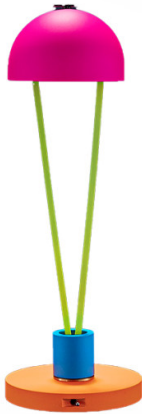

Catellani & Smith

LA10585

Catellani & Smith Ale BE T LED Portable Table Lamp

SOURCE: <https://www.davidvillagelighting.co.uk/product/Catellani-Smith-Ale-BE-T-LED-Portable-Table-Lamp/10000540>

PRODUCT DESCRIPTION

Designer: Enzo Catellani

Catellani & Smith Ale BE T LED Portable Table Lamp

Designed by Enzo Catellani, the Ale BE T table lamp brings a stunning pop of bold colour to an interior. The design uses a unique colour palette and geometric shaping to form a statement piece that will be the talking point of any room. This Catellani & Smith table lamp features an iron hemispherical shade that is held up by two stunning aluminium tubes. This simplistic design creates a unique silhouette that brings together the straight lines of the tubes and the soft dome of the shade. This dome-shaped shade also allows you to tilt and adjust the angle of the beam. Located on the base is a retro-style on/off switch that can be flicked simply on and off with ease. This fun design is finished off with a characterful metallic fly detail resting on the top of the iron shade. This detail carries through as a feature on the whole Ale collection.

The Ale BE T Table lamp houses a battery in the base that allows you to charge and recharge the lamp using the included USB cable. With this cordless design, the Ale BE T is a portable lamp able to be placed wherever style and light are needed. Ideal for a decorative shelf, stylish bedside lamp or as a unique touch to a desk or workspace. Available in four stunning finishes, black, white, colourful and fluo, the Ale BE T portable table lamp can bring a pop of bold colour or a touch of classic monochrome to your home.

Ph. credits: Nava Rapacchietta

PRODUCT SPECIFICATION

Light Source: 1.5W, 2700K, 219 Lumens

IP Code: 20

Dimming: Integrated on/off switch on the product.

Dimensions: Height: 30cm
Shade: Ø9cm
Base: Ø11cm

For all sales and technical enquiries, please contact: