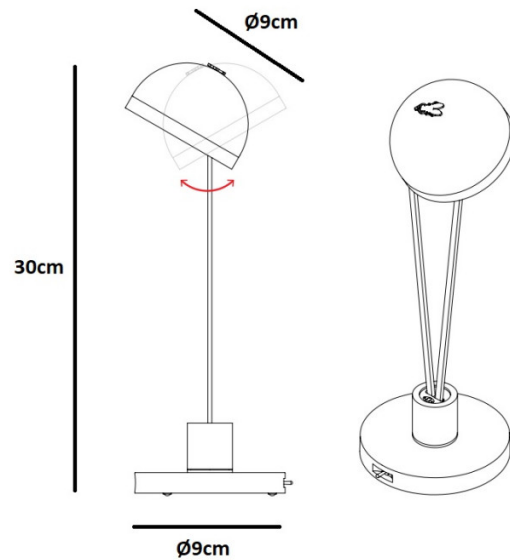

Designer: Enzo Catellani

Catellani & Smith Ale BE T LED Portable Table Lamp

Designed by Enzo Catellani, the Ale BE T table lamp brings a stunning pop of bold colour to an interior. The design uses a unique colour palette and geometric shaping to form a statement piece that will be the talking point of any room. This Catellani & Smith table lamp features an iron hemispherical shade that is held up by two stunning aluminium tubes. This simplistic design creates a unique silhouette that brings together the straight lines of the tubes and the soft dome of the shade. This dome-shaped shade also allows you to tilt and adjust the angle of the beam. Located on the base is a retro-style on/off switch that can be flicked simply on and off with ease. This fun design is finished off with a characterful metallic fly detail resting on the top of the iron shade. This detail carries through as a feature on the whole Ale collection.

The Ale BE T Table lamp houses a battery in the base that allows you to charge and recharge the lamp using the included USB cable. With this cordless design, the Ale BE T is a portable lamp able to be placed wherever style and light are needed. Ideal for a decorative shelf, stylish bedside lamp or as a unique touch to a desk or workspace. Available in four stunning finishes, black, white, colourful and fluo, the Ale BE T portable table lamp can bring a pop of bold colour or a touch of classic monochrome to your home.

Ph. credits: Nava Rapacchietta

PRODUCT SPECIFICATION

Light Source: 1.5W, 2700K, 219 Lumens

IP Code: 20

Dimming: Integrated on/off switch on the product.

Dimensions: Height: 30cm
Shade: Ø9cm
Base: Ø11cm

For all sales and technical enquiries, please contact: