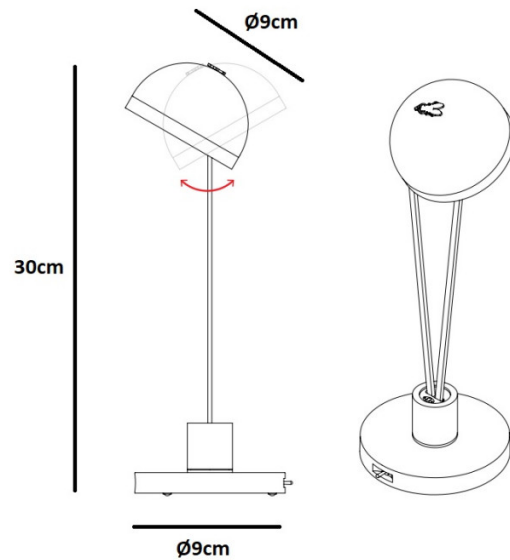

Designer: Enzo Catellani

Catellani & Smith Ale BE T LED Portable Table Lamp

Designed by Enzo Catellani, the Ale BE T table lamp brings a stunning pop of bold colour to an interior. The design uses a unique colour palette and geometric shaping to form a statement piece that will be the talking point of any room. This Catellani & Smith table lamp features an iron hemispherical shade that is held up by two stunning aluminium tubes. This simplistic design creates a unique silhouette that brings together the straight lines of the tubes and the soft dome of the shade. This dome-shaped shade also allows you to tilt and adjust the angle of the beam. Located on the base is a retro-style on/off switch that can be flicked simply on and off with ease. This fun design is finished off with a characterful metallic fly detail resting on the top of the iron shade. This detail carries through as a feature on the whole Ale collection.

The Ale BE T Table lamp houses a battery in the base that allows you to charge and recharge the lamp using the included USB cable. With this cordless design, the Ale BE T is a portable lamp able to be placed wherever style and light are needed. Ideal for a decorative shelf, stylish bedside lamp or as a unique touch to a desk or workspace. Available in four stunning finishes, black, white, colourful and fluo, the Ale BE T portable table lamp can bring a pop of bold colour or a touch of classic monochrome to your home.

Ph. credits: Nava Rapacchietta

PRODUCT SPECIFICATION

Light Source: 1W, 2700K, 219 Lumens

IP Code: 20

Dimming: Integrated on/off switch on the product.

Dimensions: Height: 30cm
Shade: \varnothing 9cm
Base: \varnothing 11cm