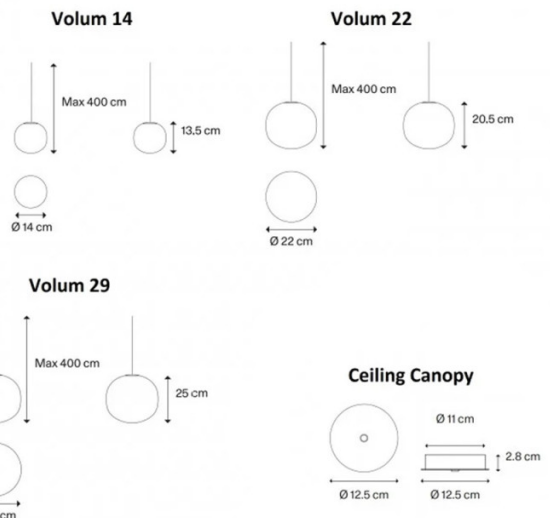

The Volum pendant lamp is available with a diameter of 14, 22, or 29cm. Its glossy white finish adds to the Volum's apparent simplicity. When illuminated, the shade diffuses light into a warm, uniform glow that fills the room with a welcoming ambience. Display individually in the centre of a room for a touch of elegance. In larger spaces, create unique clusters of lamps, altering in size and height, for a dynamic installation perfect for entrance halls or stairwells.

The Volum 14, Volum 22 and Volum 29 are also available to buy with different ceiling canopies, including multiple canopies to create cluster and linear suspensions. Please [contact us](#) for more info and prices.

PRODUCT SPECIFICATION

Light Source: **Volum 14:** 1 x Max 10W E14 T18 (Excluded)
Volum 22: 1 x Max 25W E27 T28 (Excluded)
Volum 29: 1 x Max 25W E27 T35 (Excluded)

IP Code: 20

Dimming: Dimmable via Triac dimming.

Dimensions: **Volum 14**
 Ø14cm
 Height: 13.5cm

Volum 22
 Ø22cm
 Height: 20.5cm

Volum 29
 Ø29cm
 Height: 25cm

Ceiling Canopy: Ø12.5cm
 Ceiling Canopy Height: 2.8cm
 Max Drop: 400cm

For all sales and technical enquiries, please contact: