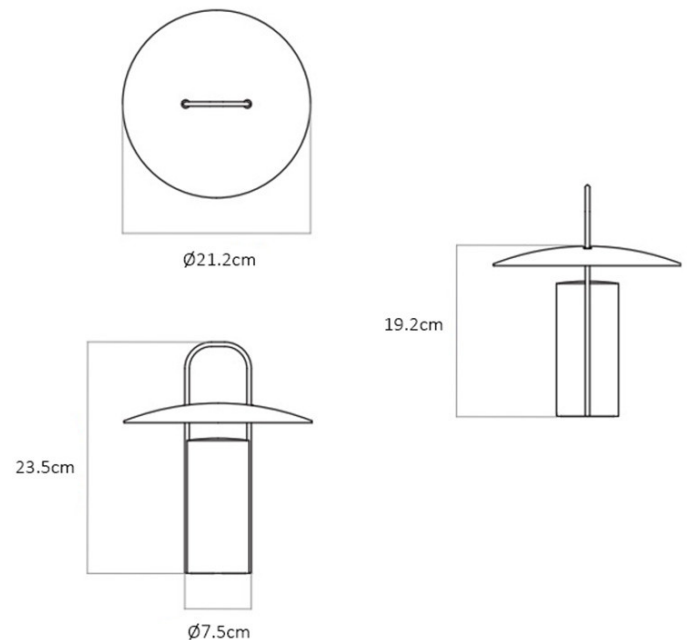

PRODUCT SPECIFICATION

- Light Source:** 2.5W, 2750K, 150 Lumens
- IP Code:** 44
- Dimming:** Integrated dimmer on the product.
- Dimensions:** Ø21.2cm
Height: 23.5cm
Charger Cable Length: 70cm

For all sales and technical enquiries, please contact: