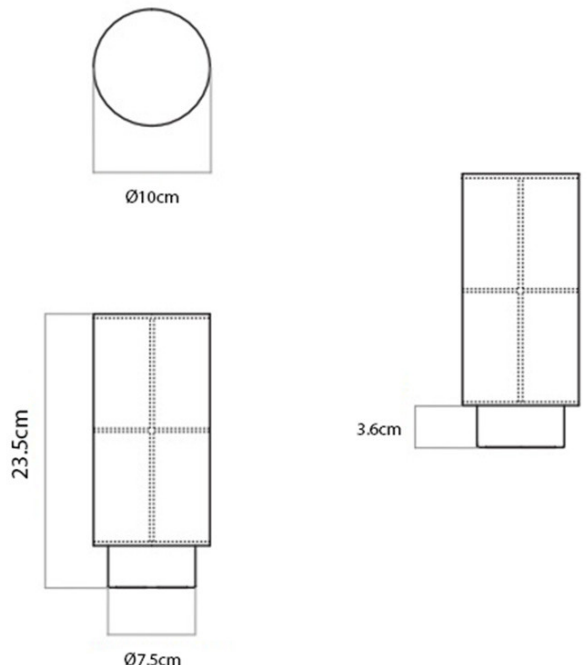

PRODUCT SPECIFICATION

- Light Source:** 2.5W, 2700K, 150 Lumens
- IP Code:** 20
- Dimming:** Integrated dimmer on the product.
- Dimensions:** Ø10cm
Height: 23.5cm
Charging Cable Length: 70cm

For all sales and technical enquiries, please contact: