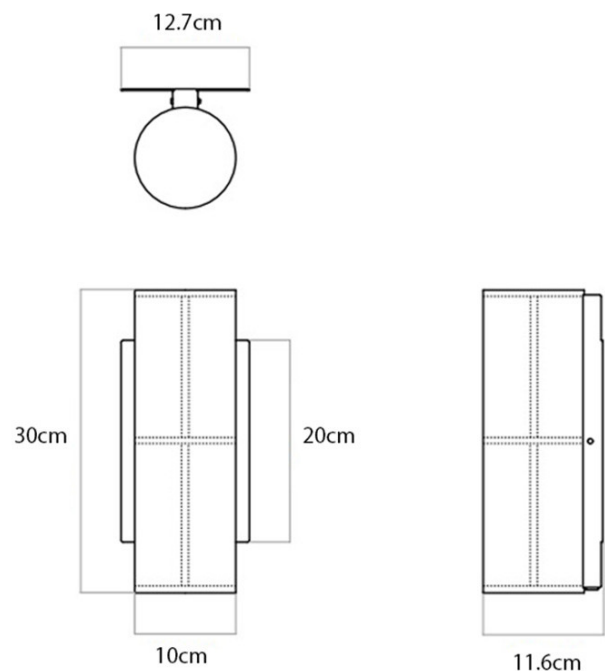

## PRODUCT SPECIFICATION

- Light Source:** 4W, 2700K, 380 Lumens
- IP Code:** 20
- Dimming:** **Hardwired:** Dimmable via mains phase dimming.  
**Cable and plug:** In line on/off switch included on cable.
- Dimensions:** Shade: Ø10cm  
Height: 30cm  
Width: 12.7cm  
Depth: 11.6cm  
Cable Length: 200cm