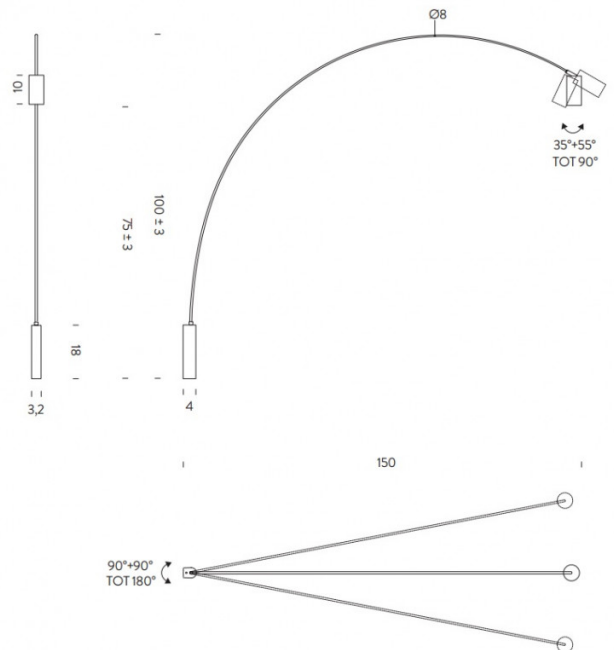

NEMO

Nemo Lighting Fox LED Wall Light

LA10372/W

SOURCE: <https://www.davidvillagelighting.co.uk/product/Nemo-Lighting-Fox-LED-Wall-Light/10000618>

PRODUCT DESCRIPTION

Designer: Bernhard Osann

Nemo Lighting Fox LED Wall Light

The overarching steel arm is an impressive design feature that gives you an overhead light from a wall lamp. The bright and glare-free spotlight features a honeycomb aluminium filter that keeps the light bright and direct without adding glare to your home or commercial space.

PRODUCT SPECIFICATION

- Light Source:** 15W, 2700K, 839 lumens
- IP Code:** 20
- Dimming:** Integrated dimmer on the product.
- Dimensions:** 4cm base depth
3.2cm base width
18cm base height
100cm height
10cm shade length
150cm depth from wall
350cm cable length