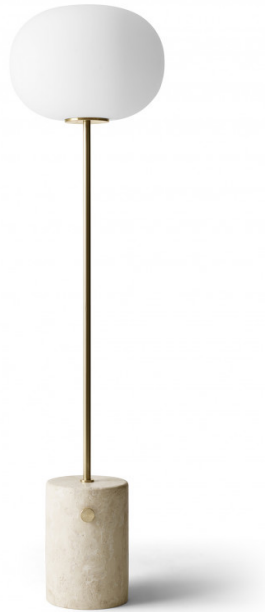

Audo Copenhagen JWDA Floor Lamp

LA10441/F

SOURCE: <https://www.davidvillagelighting.co.uk/product/Audo-Copenhagen-JWDA-Floor-Lamp/10000666>

PRODUCT DESCRIPTION

Designer: Jonas Wagell

Audo Copenhagen JWDA Floor Lamp

Designed by Jonas Wagell, the JWDA floor light features a beautiful combination of materials to produce a timeless and elegant lighting design. The floor lamp consists of an opal glass elliptical lampshade which is paired with a brass stem and a heavy stone base made from either travertine or marble. The contrasts between the three material work together gorgeously, producing a luxurious and eye-catching aesthetic.

Like the rest of the [Audo Copenhagen JWDA collection](#), the JWDA floor lamp is inspired by a traditional oil lamp, featuring a dimmer switch knob on the base in recognition of the classic lamps. The floor light comes in either a beige travertine, white marble, or red Verona travertine finish which are paired with bronzed brass or brushed brass. Use the JWDA floor as a stunning atmospheric light that produces a warm yet effective glow.

PRODUCT SPECIFICATION

- Light Source:** 1 x Max 8W E27 LED (included)
- IP Code:** 20
- Dimming:** Integrated dimmer on the product.
- Dimensions:** Shade: Ø39cm
Height: 150cm
Base: Ø28cm
Cable Length: 250cm