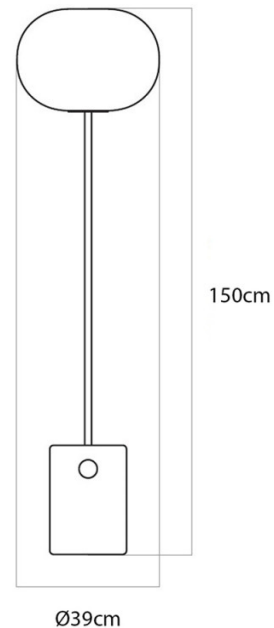

Audo Copenhagen JWDA Floor Lamp

LA10441/F

SOURCE: <https://www.davidvillagelighting.co.uk/product/Audo-Copenhagen-JWDA-Floor-Lamp/10000666>

PRODUCT DESCRIPTION

Designer: Jonas Wagell

Audo Copenhagen JWDA Floor Lamp

PRODUCT SPECIFICATION

- Light Source:** 1 x Max 8W E27 LED (included)
- IP Code:** 20
- Dimming:** Integrated dimmer on the product.
- Dimensions:** Shade: Ø39cm
Height: 150cm
Base: Ø28cm
Cable Length: 250cm