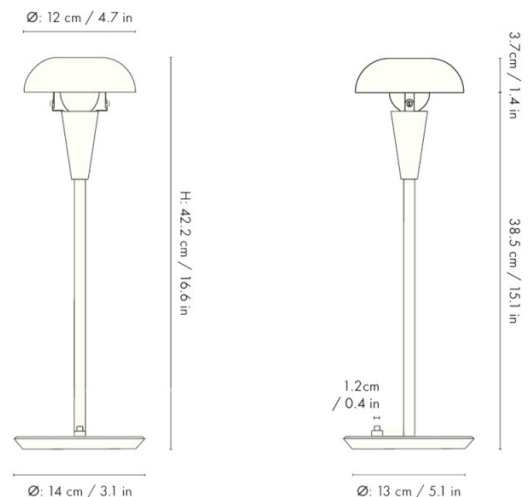

# Ferm Living Tiny Table Lamp

LA10656/T

SOURCE: <https://www.davidvillagelighting.co.uk/product/Ferm-Living-Tiny-Table-Lamp/10000709>

### Ferm Living Tiny Table Lamp

The Tiny Table Lamp was designed by Ferm Living's in-house team of designers. Its petite size and slim frame give you the freedom to place the table lamp in a wide range of spaces, while providing functional lighting. The design was inspired by Art Deco, which can be seen in the straight lines and geometric shapes of the frame. The lamp is available in a luxurious brass or steel finish, both adding to the industrial aesthetic of the luminaire.

The Tiny Table Lamp expertly balances form and function. The tipping head allows you to tilt the shade, creating a new look for the lamp while changing the atmosphere in the room. The charismatic lamp is well-suited to a range of decors and is a perfect match for an office desk, side table, or beside a bed. Create a cohesive theme throughout the home by displaying the Tiny Table lamp with the [Tiny Lamp](#). In commercial spaces, the Tiny Table Lamp blends seamlessly into contemporary offices and hospitality settings.

## PRODUCT SPECIFICATION

- Light Source:** 1 x Max 12W E14 LED (Excluded)
- IP Code:** 20
- Dimming:** Integrated on/off switch on the product.
- Dimensions:** Shade: Ø12cm  
Height: 42.2cm  
Base: Ø14cm  
Cable Length: 260cm