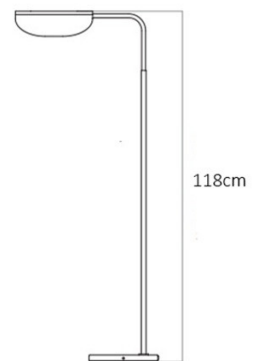

The shade of the Wing Floor Lamp can also be tilted and adjusted with ease, which allows you to angle and direct the light either onto a specific area or task, or to direct the light away for a more ambient indirect light for your space. Place the Wing floor lamp in your study, dining space, living room, or bedroom to add a touch of modern design and functional lighting.

Please note: The Wing Floor Lamp features a fixed shade. A [Wing Adjustable Floor Lamp](#) is also available, which features a movable shade.

PRODUCT SPECIFICATION

- Light Source:** 1 x Max 60W E27 (Excluded)
- IP Code:** 20
- Dimming:** In-line on/off switch included on cable.
- Dimensions:** Height: 118cm
Depth: 48cm
Base: Ø27cm
Cable Length: 200cm