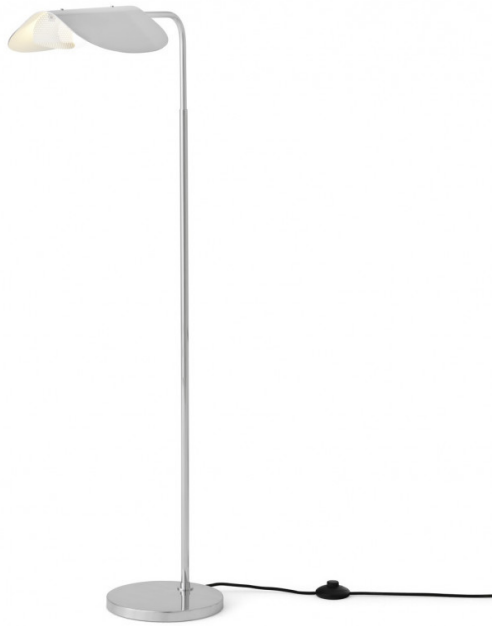

Audo Copenhagen Wing Floor Lamp

LA10674

SOURCE: <https://www.davidvillagelighting.co.uk/product/Audo-Copenhagen-Wing-Floor-Lamp/10000755>

PRODUCT DESCRIPTION

Designer: Kenneth Bergenblad

Audo Copenhagen Wing Floor Lamp

The Audo Copenhagen Wing Floor Lamp was designed by Kenneth Bergenblad, a Swedish designer who has won numerous accolades around the world, including the Guldlampen Nordisk Design prize for Wing. This sleek design uses polished aluminium that allows it to blend easily into any aesthetic. The material is timeless and reflects the light and shadows within your space. The aluminium shade is designed to resemble the wings of a bird in flight and uses their angled nature to conceal the light source underneath them.

The shade of the Wing Floor Lamp can also be tilted and adjusted with ease, which allows you to angle and direct the light either onto a specific area or task, or to direct the light away for a more ambient indirect light for your space. Place the Wing floor lamp in your study, dining space, living room, or bedroom to add a touch of modern design and functional lighting.

Please note: The Wing Floor Lamp features a fixed shade. A [Wing Adjustable Floor Lamp](#) is also available, which features a movable shade.

PRODUCT SPECIFICATION

- Light Source:** 1 x Max 60W E27 (Excluded)
- IP Code:** 20
- Dimming:** In-line on/off switch included on cable.
- Dimensions:** Height: 118cm
Depth: 48cm
Base: Ø27cm
Cable Length: 200cm