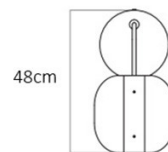

Please note: The Wing Floor Lamp features a fixed shade. A [Wing Adjustable Floor Lamp](#) is also available, which features a movable shade.

PRODUCT SPECIFICATION

- Light Source:** 1 x Max 60W E27 (Excluded)
- IP Code:** 20
- Dimming:** In-line on/off switch included on cable.
- Dimensions:** Height: 118cm
Depth: 48cm
Base: Ø27cm
Cable Length: 200cm