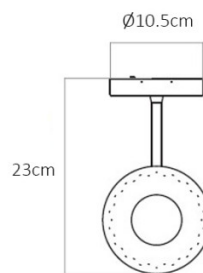

## PRODUCT SPECIFICATION

- Light Source:** 2 x Max 35W GU10 (Excluded)
- IP Code:** 20
- Dimming:** **Hard-Wired:** Dimmable via mains phase dimming.  
**Cable & Plug:** On/off switch included on cable.
- Dimensions:** Depth: 23cm  
Height: 25cm  
Wall Mount: Ø10.5cm  
Cable Length: 200cm