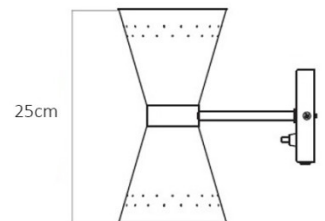

## PRODUCT SPECIFICATION

- Light Source:** 2 x Max 35W GU10 (Excluded)
- IP Code:** 20
- Dimming:** **Hard-Wired:** Dimmable via mains phase dimming.  
**Cable & Plug:** On/off switch included on cable.
- Dimensions:** Depth: 23cm  
Height: 25cm  
Wall Mount: Ø10.5cm  
Cable Length: 200cm