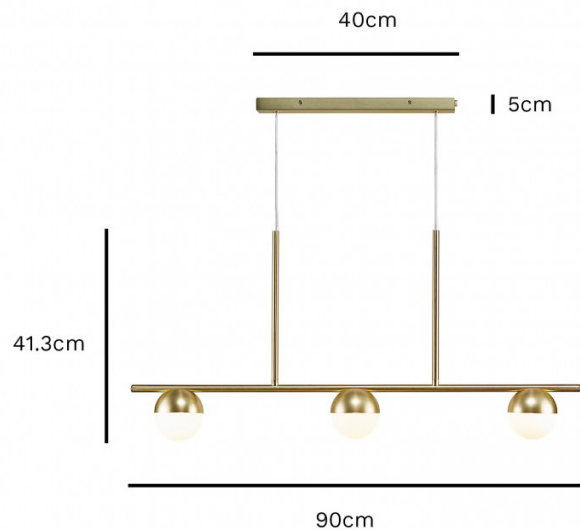

The Nordlux Contina 3-Spot Pendant Light has a slim, contemporary black or brass frame, holding three matte white glass balls that emit practical light, illustrating a modern, art-deco style. Mixing stylish design and practicality, details have been chosen to make the Contina 3-Spot stand out and be unique. The opal mouth-blown glass bulbs shield the light sources and create a soft, atmospheric light that is glare-free and spreads throughout the nearby space. The 3-spot's Scandinavian design means the frame is slim, so it doesn't take up more space than necessary, meaning the only focus is on the soft white light emitting from the light source.

The Contina 3-Spot Pendant Light is available in a brass finish and fits a dimmable bulb, enabling different light intensities for different moods in a room. Suitable for multiple uses, such as hanging low over a dining room table, or practical light over a kitchen table or desk.

PRODUCT SPECIFICATION

Light Source: 3 x Max 5W G9 (excluded)

IP Code: 20

Dimming: Dimmable via mains phase dimming.

Dimensions: Shade: Ø10cm
Height: 41.3cm
Length: 90cm
Canopy: 40cm x 5cm
Cable Length: 200cm