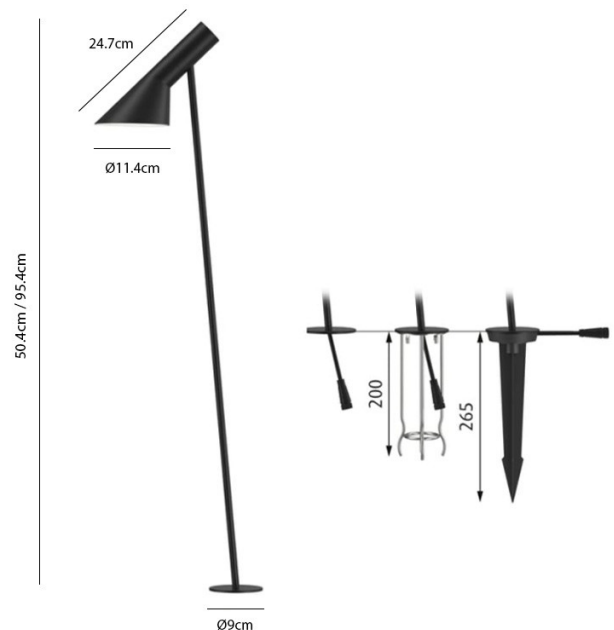

Louis Poulsen AJ LED Exterior Garden Bollard

The Louis Poulsen AJ Exterior Bollard emits a pleasant, direct and glare-free light. It boasts a fixed head, with the inside of the shade painted white to ensure a soft reflection of light. The shape of the shade provides superior lighting, allowing an optimal view of the surroundings. The AJ garden bollard is available in two different sizes and can be fitted with three different base types: a standard base plate, a spike or an anchor.

The AJ Garden Bollard is a fresh take on the original [AJ Collection](#), which is regarded worldwide as Danish architect Arne Jacobsen's best work. Utilising the same angles and forms as those originally designed for the SAS Royal Hotel in Copenhagen, the AJ Garden bollard seamlessly fits into the family. This exterior lamp follows the same design principles as the rest of the collection - harbouring the same sophisticated expression, the stem even has the same characteristic tilt angle as the AJ Floor. The iconic AJ Garden bollard makes it possible to enjoy Arne Jacobsen's design in a wide range of outdoor settings.

PRODUCT SPECIFICATION

Light 6.5W, 2700K, 3000K or 4000K, 524 or 454

Source: Lumens

IP Code: 65

Dimming: Non-Dimmable.

Dimensions: Short:

Shade: Ø11.4cm

Shade Length: 24.7cm

Height: 50.4cm

Base: Ø90cm

Tall:

Shade: Ø11.4cm

Shade Length: 24.7cm

Height: 95.4cm

Base: Ø90cm

For all sales and technical enquiries, please contact: