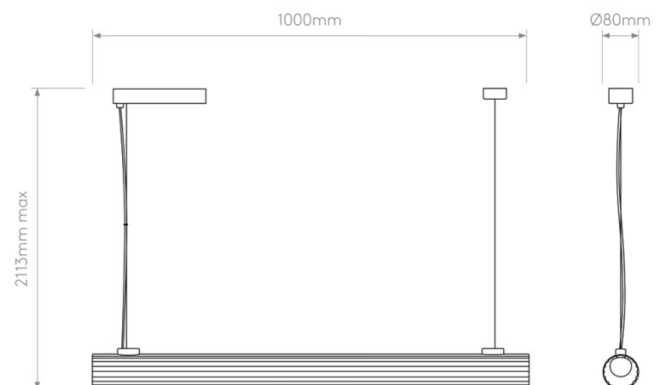

The io Pendant 1000 is wired in, unswitched, and dimmable using trailing-edge dimming, with no separate driver required. Its adjustable cable length allows the pendant to be set to suit the ceiling height and surface below. Most suited to dining rooms, kitchen islands, counters, restaurants, cafés, galleries, and longer interior spaces.

PRODUCT SPECIFICATION

Light Source: 21.1W, 3000K, 1966 Lumens

IP Code: 20

Dimming: Dimmable using trailing edge dimming.

Dimensions: Height: 211.3cm
Width: 100cm
Depth: 8cm
Cable Length: 200cm

For all sales and technical enquiries, please contact: