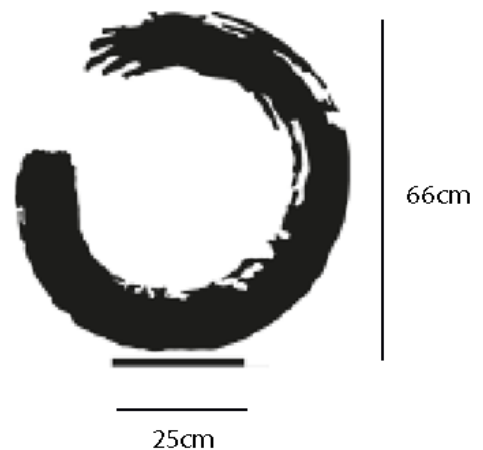

PRODUCT SPECIFICATION

Light Source: 17.6W, 2700K, 1749 Lumens

IP Code: 20

Dimming: In-line dimmer included on the cable.

Dimensions: Height: 66cm
Base Width: 25cm
Base Depth: 15cm

For all sales and technical enquiries, please contact: