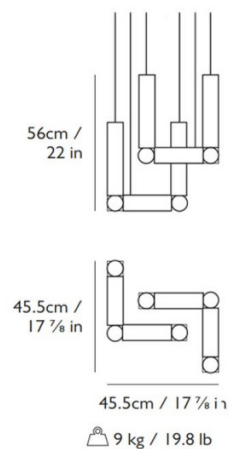

## PRODUCT SPECIFICATION

**Light Source:** **Duo:** 9.6W, 2700K, 960 Lumens  
**Quatro:** 19.2W, 2700K, 1920 Lumens

**IP Code:** 20

**Dimming:** Dimmable via Triac dimming.

**Dimensions: Duo:**  
 Height: 56cm  
 Width: 45.5cm  
 Depth: 45.5cm

**Quatro:**  
 Height: 72.25cm  
 Width: 58.5cm  
 Depth: 58.5cm  
 Ceiling Canopy: 66cm x 66cm x 3cm

Cable Length: 300cm

Duo

Quatro

**For all sales and technical enquiries, please contact:**

+44 (0)114 263 4266