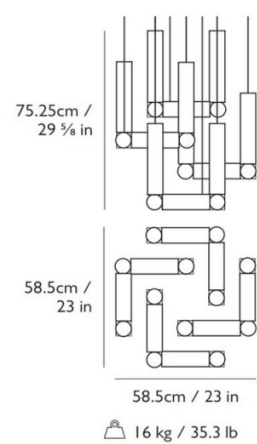

## PRODUCT SPECIFICATION

**Light Source:** **Duo:** 9.6W, 2700K, 960 Lumens  
**Quatro:** 19.2W, 2700K, 1920 Lumens

**IP Code:** 20

**Dimming:** Dimmable via Triac dimming.

**Dimensions: Duo:**  
 Height: 56cm  
 Width: 45.5cm  
 Depth: 45.5cm

**Quatro:**  
 Height: 72.25cm  
 Width: 58.5cm  
 Depth: 58.5cm  
 Ceiling Canopy: 66cm x 66cm x 3cm

Cable Length: 300cm

Duo

Quatro

**For all sales and technical enquiries, please contact:**

+44 (0)114 263 4266