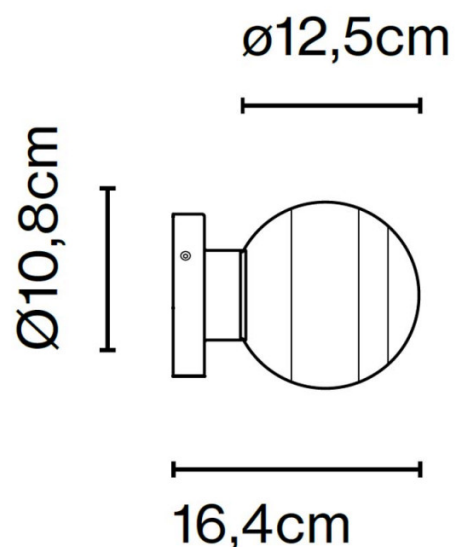

### PRODUCT SPECIFICATION

**Light Source:** 8.6W, 2700K, 765 Lumens

**IP Code:** 20

**Dimming:** Dimmable via Triac dimming.

**Dimensions:** Diffuser: Ø12.5cm  
Depth: 16.4cm  
Base: Ø10.8cm

**For all sales and technical enquiries, please contact:**