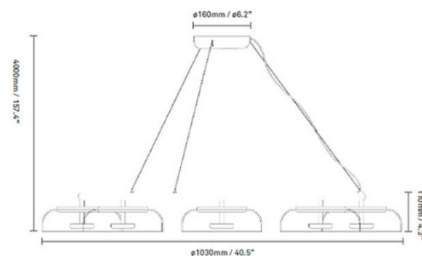

Dimensions: Blossi 6:
 Ø79.8cm
 Shade Height: 11cm
 Full Height: 400cm
Blossi 8:
 Ø103cm
 Shade Height: 11cm
 Full Height: 400cm
 Ceiling Canopy: Ø16cm

Blossi 6:

Blossi 8:

For all sales and technical enquiries, please contact: