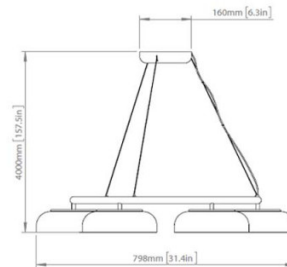

Dimensions: Blossi 6:
 Ø79.8cm
 Shade Height: 11cm
 Full Height: 400cm
Blossi 8:
 Ø103cm
 Shade Height: 11cm
 Full Height: 400cm
 Ceiling Canopy: Ø16cm

Blossi 6:

Blossi 8:

For all sales and technical enquiries, please contact: