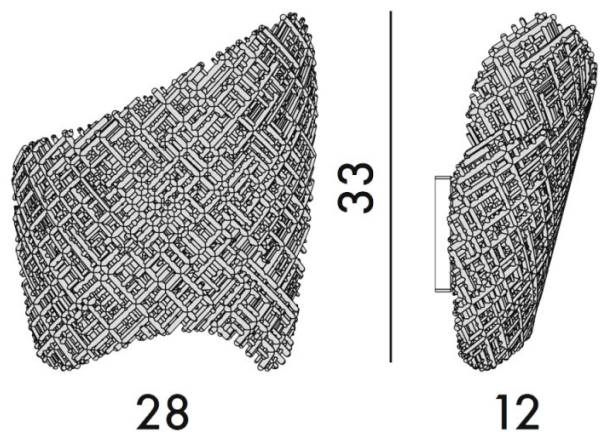

Kartell

Kartell Tea Wall Light

LA10745/W

SOURCE: <https://www.davidvillagelighting.co.uk/product/Kartell-Tea-Wall-Light/10001577>

PRODUCT DESCRIPTION

Designer: Ferruccio Laviani

Kartell Tea Wall Light

The Kartell Tea Wall Light is an abstract lighting solution, crafted from recycled ABS, although it appears to be crafted from ceramic. With this wall light, they have proven that it is possible to utilise modern-day sustainable materials to achieve a natural and fragile look. This results in Tea not only being durable and authentic but also eco-friendly. A perfect combination of functionality and sustainability.

Designed by Ferruccio Laviani, the shade aims to resemble a hand encapsulating the light source, with the illumination escaping through the irregular patterns that define it in a chiaroscuro effect, resulting in a creative play of shadows across your wall. The Tea Applique allows you to choose between four natural finish options, each providing a warm and inviting ambient glow. This makes the Kartell Tea Wall Light perfect for living areas, bedrooms, reading nooks and dining rooms. Tea by Kartell can not only blend into any modern interior but enhance it.

PRODUCT SPECIFICATION

- Light Source:** 1 x Max 7W G9 LED Non-Dimmable (included)
- IP Code:** 20
- Dimming:** Dimmable via mains phase dimming (when using a Dimmable bulb).
- Dimensions:** Width: 28cm
Height: 33cm
Depth: 12cm