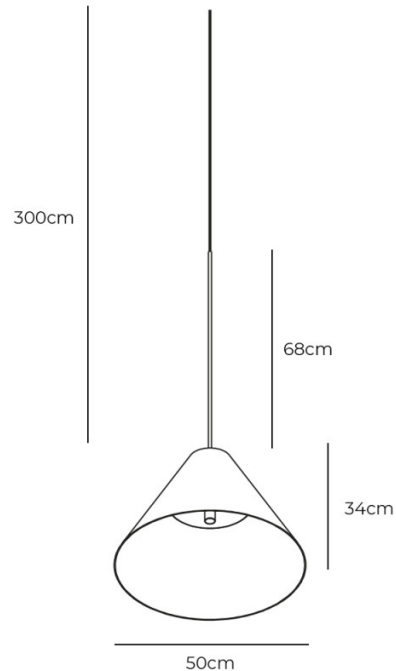

**daVIDE GROPPi**

**DaVIDE GROPPi Sottosopra LED  
Pendant**

LA10957

SOURCE: <https://www.davidvillagelighting.co.uk/product/DaVIDE-GROPPi-Sottosopra-LED-Pendant/10001653>

**PRODUCT DESCRIPTION**

**Designer:** Davide Groppi

**PRODUCT SPECIFICATION**

- Light Source:** 30W, 3000K, 245 Lumens
- IP Code:** 20
- Dimming:** Dimmable via 1-10V dimming system. Please consult your electrician; additional wiring may be required on-site.
- Dimensions:** Ø50cm  
Height: 34cm  
Drop cable: 68cm  
Ceiling Canopy: Ø23cm