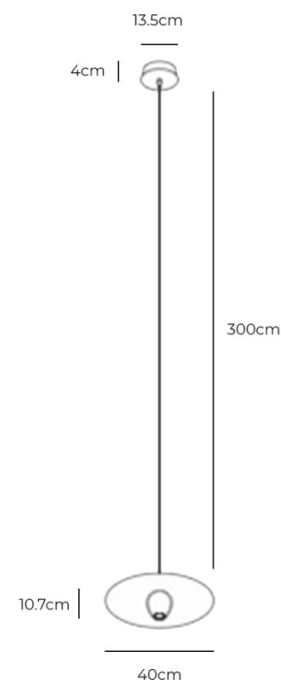

Ovonelpiatto Pendant has been designed as a centrepiece to evoke conversation and stories within its décor. Hung from a 300cm cable, this pendant is ideal above a dining table or island in a kitchen, independently or sequenced in a row. The Ovonelpiatto pendant is designed to provide a focused and directed downward light that illuminates any area it is featured in. With its sleek and modern design, this pendant light creates a striking and eye-catching ensemble that adds a touch of sophistication to any interior space. The Ovonelpiatto Pendant is sure to provide both functional and aesthetic benefits.

PRODUCT SPECIFICATION

Light Source: 1 x Max 4W LED GU4 MR11 (Excluded)

IP Code: 20

Dimming: Non-Dimmable.

Dimensions: Shade: Ø40cm
Depth: 10.7cm
Cable Length: 300cm
Canopy: Ø13.5cm

For all sales and technical enquiries, please contact: