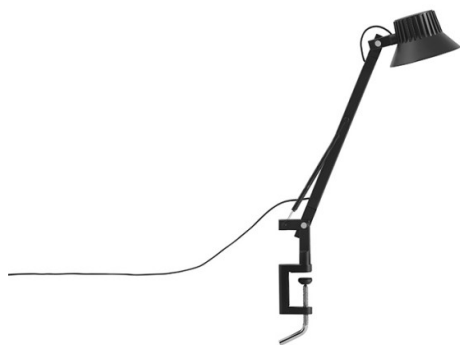

# Muuto Dedicate LED Clamp Light

LA11004

SOURCE: <https://www.davidvillagelighting.co.uk/product/Muuto-Dedicate-LED-Clamp-Light/10001766>

### Muuto Dedicate Clamp Light

Designed by Thomas Bentzen, the Muuto Dedicate Clamp Light is an incredibly versatile lighting solution that can be fitted onto table tops, desks, shelves and many other surfaces. It is a powerful task light featuring an adjustable arm and integrated dimmer on the head of the lamp allowing you to easily personalise the ambience of your environment. The Dedicate Lamp is a contemporary take on the classic architect lamp, where design meets functionality seamlessly, much thought has gone into the design - which features integrated cooling ribs and automatic on/off technology to save energy and further preserve the life of the LED.

The Muuto Dedicate Clamp Light is available in two sizes and two colours, allowing it to adapt to a variety of interiors. It is a great addition to workspaces, kitchens and reading nooks. Dedicate caters to diverse lighting needs and design preferences, providing an adaptable lighting solution.