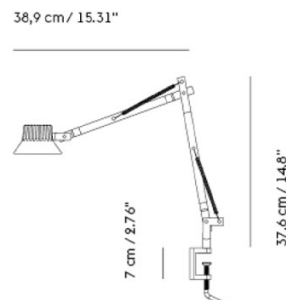

## PRODUCT SPECIFICATION

**Light Source:** 14W, 3000K, 750 Lumens

**IP Code:** 20

**Dimming:** Integrated dimmer on the product.

**Dimensions:** **Small:**

Lamp Head: 10.5cm

Depth: 11.1cm

Height: 34.7cm

**Large:**

Lamp Head: 10.5cm

Depth: 38.9cm

Height: 37.6cm

Small:

Large:

**For all sales and technical enquiries, please contact:**

+44 (0)114 263 4266