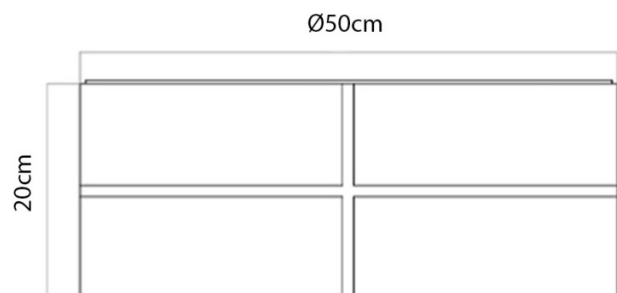

## PRODUCT SPECIFICATION

**Light Source:** 3 x Max 40W E27 (excluded)

**IP Code:** 20

**Dimming:** Dimmable via mains phase dimming.

**Dimensions:** Ø50cm  
Depth: 20cm

**For all sales and technical enquiries, please contact:**