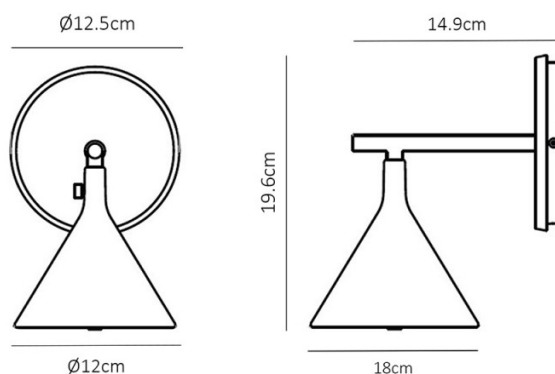

PRODUCT SPECIFICATION

Light Source: 3.6W, 2700K, 180 Lumens

IP Code: 44

Dimming: Dimmable via Triac dimming.

Dimensions: Shade: Ø12cm
Height: 19.6cm
Depth: 18cm
Wall Mount: Ø12.5cm

For all sales and technical enquiries, please contact: