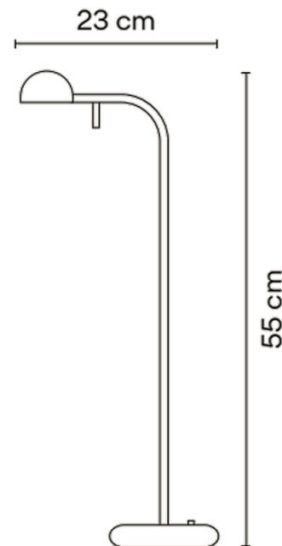

## PRODUCT SPECIFICATION

- Light Source:** 4.5W, 2700K, 109 Lumens
- IP Code:** 20
- Dimming:** Integrated on/off switch on the product.
- Dimensions:** Shade: Ø6cm  
Height: 55cm  
Width 23cm  
Base: Ø12cm