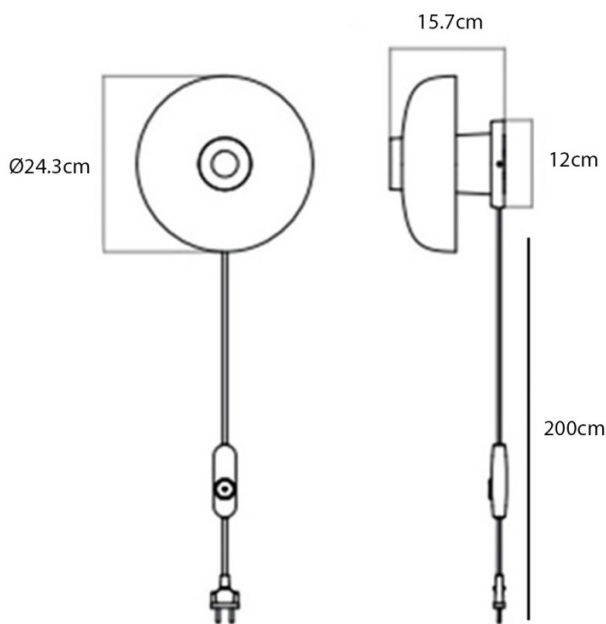

The Reverse Wall Light is available in a hardwired version, or with a cable and plug. Both versions are equipped with a dimmable LED light source, allowing you to control the brightness of the light. An opal diffuser creates a warm glow that surrounds the shade, emitting an ambient light that is reflected against the wall it sits on. Perfect for adding ambience to living rooms or filling hallways and staircases in a soft, even light. Its minimalistic look makes The Reverse Wall Light suitable for contemporary domestic interiors or commercial spaces such as hotels or restaurants.

PRODUCT SPECIFICATION

Light Source: 10.5W, 25000K, 330 Lumens

IP Code: 20

Dimming: **Hardwired:** Dimmable via Triac dimming.
Cable & Plug: In-line dimmer included on cable.

Dimensions: Ø24.3cm
Depth: 15.7cm
Width: 12cm
Cable Length: 200cm