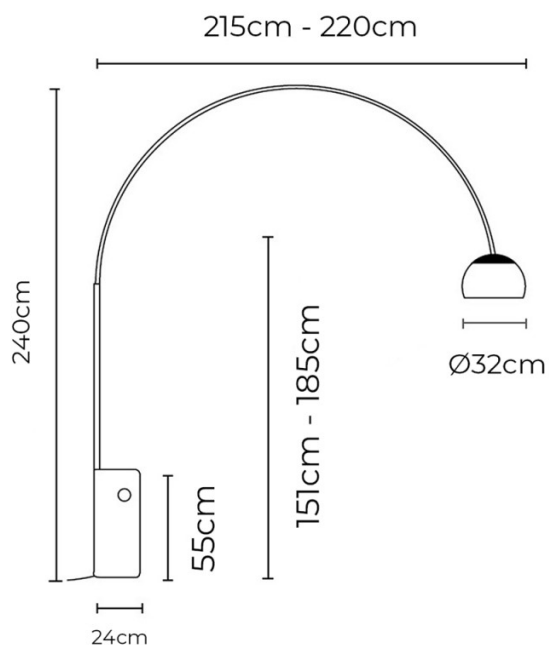

PRODUCT SPECIFICATION

Light Source: 1 x Max 11W E27 LED (Included)

IP Code: 20

Dimming: In-line on/off switch included on the cable.

Dimensions: Shade: Ø32cm
Height: 240cm
Width: 220cm
Base Width: 24cm
Base Height: 55cm
Cable Length: 250cm