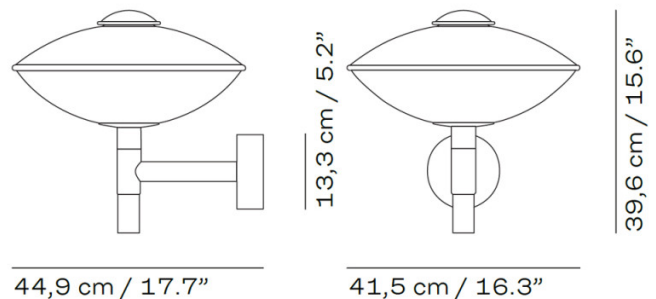

PRODUCT SPECIFICATION

Light Source: 1 x Max 100W E27 (Excluded)

IP Code: 44

Dimming: Dimmable via mains phase dimming.

Dimensions: Shade: Ø41.5cm
 Height: 39.6cm
 Depth: 44.9cm
 Wall Mount Height: 13.3cm

For all sales and technical enquiries, please contact: