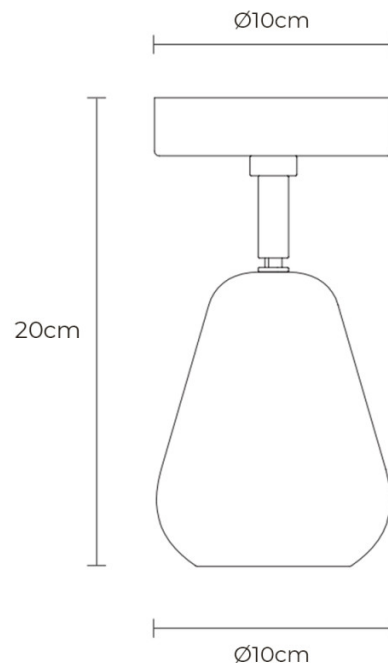

NUURA

Nuura Anoli Spot Surface Light

LA10519/SPOT

SOURCE: <https://www.davidvillagelighting.co.uk/product/Nuura-Anoli-Spot-Surface-Light/10002361>

PRODUCT DESCRIPTION

Designer: Sofie Refer

Nuura Anoli Spot Surface Light

PRODUCT SPECIFICATION

- Light Source:** 1 x Max 10W GU10 LED Dimmable (Excluded)
- IP Code:** 20
- Dimming:** Dimmable via mains phase dimming.
- Dimensions:** Shade: Ø10cm
Depth: 20cm
Mounting Plate: Ø10cm