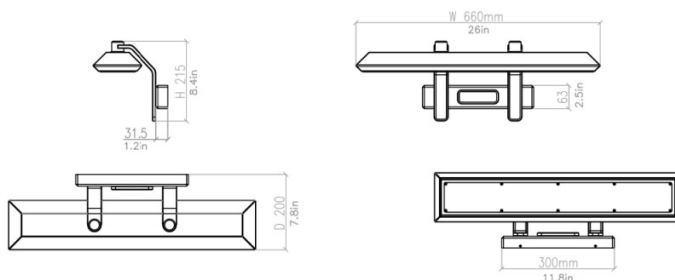

Dimensions: Height: 21.5cm
Width: 66cm
Depth: 20cm

For all sales and technical enquiries, please contact:

+44 (0)114 263 4266

info@davidvillagelighting.co.uk

www.davidvillagelighting.co.uk