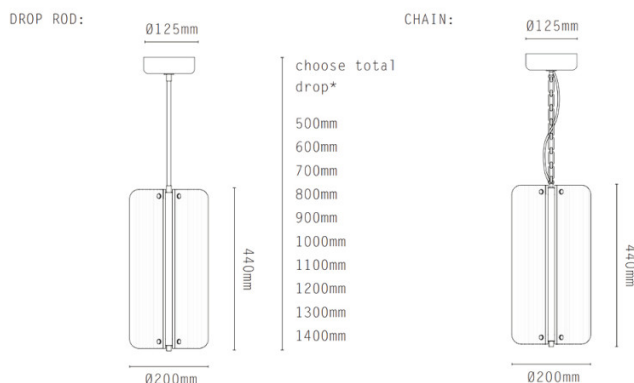

Handmade in England, the Apex Pendant is offered with either a rigid drop rod or an adjustable chain suspension, making it suitable for a range of ceiling heights. An integrated LED light source delivers warm 2700K illumination with exceptional clarity and softness, while the IP44 rating on the rod-mounted version ensures suitability for bathrooms or damp environments. The soft glow and sculptural form make it ideal for use over dining tables, in luxurious bathrooms, or as a centrepiece in entranceways.

## PRODUCT SPECIFICATION

<b>Light Source:</b>	9W, 2700K, 500 Lumens
<b>IP Code:</b>	Chain - 20 / Drop Rod - 44
<b>Dimming:</b>	Dimmable via mains phase dimming.
<b>Dimensions:</b>	Shade: 20cm Shade Height: 44cm Ceiling Rose Diameter: 12.5cm Drop Height: Rod (10–120cm) or Adjustable Chain (200cm)