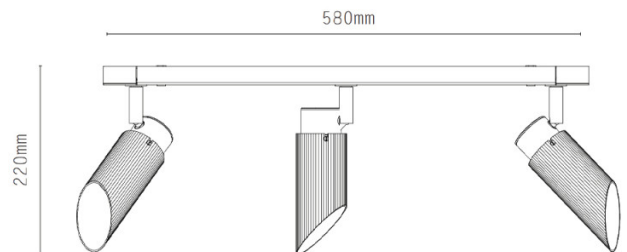

J. Adams & Co Spot Pro Triple Ceiling Light

The Spot Pro Triple Ceiling Light by J. Adams & Co is a powerful multi-head spotlight system that combines form, flexibility, and function. Featuring three individually adjustable heads with full 350° rotation and 90° tilt, it offers precise lighting control for artwork, shelving, or key architectural features.

Supplied with high-CRI LED bulbs, it produces vivid 2700K illumination across a 36° beam, ideal for creating contrast and atmosphere. The recessed LED housing and angled shades are designed to minimise glare while enhancing its streamlined profile. This piece is well suited to open-plan kitchens, gallery spaces, or contemporary lounges, offering focused light that shifts the mood and highlights detail wherever needed.

Finished in solid reeded brass and available in four timeless finishes, the Spot Pro Triple adds both elegance and versatility to interiors. It works beautifully in layered lighting schemes, bringing clarity and purpose to accent lighting while complementing the overall architecture of the room.

PRODUCT SPECIFICATION

Light Source: 3 x Max 5W GU10 LED (Included)

IP Code: 20

Dimming: Dimmable via mains phase dimming.

Dimensions: Spotlight: Ø6cm
Wall Plate Width: 58cm
Height: 22cm

For all sales and technical enquiries, please contact: