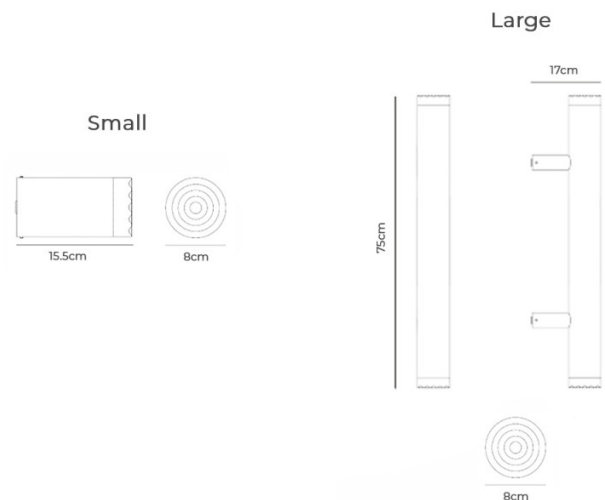

Petite Friture PYL Wall / Ceiling Light

The PYL Wall/ Ceiling Lamp is created by design duo Marie & Alexandre. The lamp features a tubular frame, highlighting the minimalistic, geometric design. The wall/ ceiling lamp is available in two sizes. The small has a height of 15.5cm, and the large is 75cm high. While both sizes are available in a sleek, steel grey finish, the large lamp also comes in a bright red finish. Display both sizes and colourways in clusters for a dynamic display that creates a playful rhythm of shapes and colours.

A ribbed, press-moulded glass diffuser distributes light into a soft, even glow. In the large size, directional light is dispersed from both ends, bathing the surrounding surface in a warm light. With an IP rating of 44, the PYL Wall/ Ceiling Lamp is splash-proof, making it suitable for bathrooms, wet rooms, or covered outdoor areas. As it sits close to the surface it's installed on, the PYL Wall/ Ceiling Lamp is an ideal space-saving lighting solution, suitable for a range of interiors. Install the wall/ ceiling lamp with other pieces from the [PYL Collection](#) to create a vibrant, playful display that creates a dynamic interplay of shapes and colours.

PRODUCT SPECIFICATION

Light Source: **Small:** 10W, 2700K, 960 Lumens
Large: 10W, 2700K, 1920 Lumens

IP Code: 44

Dimming: Dimmable via mains phase dimming.

Dimensions: Small
Ø8cm
Height: 15cm

Large:
Ø8cm
Height: 75cm
Depth: 17cm