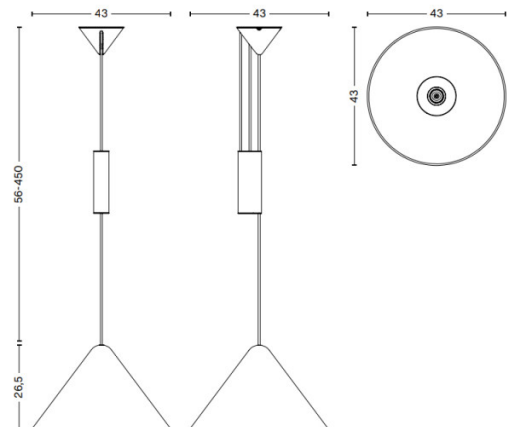

Crafted from spun aluminium and robust metal components, the design ensures long-term durability while maintaining a clean, elegant form. Using a standard E27 bulb, the HAY Compass Adjustable Pendant is straightforward to specify, replace, and maintain, keeping it practical as well as refined. Available in a selection of finishes, it pairs seamlessly with the fixed HAY Compass Pendant models, enabling layered lighting schemes across kitchens, workspaces, dining rooms, and hospitality interiors. By combining a timeless silhouette with mechanical precision, the Adjustable Pendant reflects Julien Renault’s belief in elevating the everyday and beautifying the ordinary.

PRODUCT SPECIFICATION

Light Source: 1 x Max 13W E27 LED Dimmable (Excluded)

IP Code: 20

Dimming: Dimmable via mains phase dimming.

Dimensions: Shade: Ø43cm
 Height: 16cm
 Cable Length: 56-450cm

For all sales and technical enquiries, please contact: