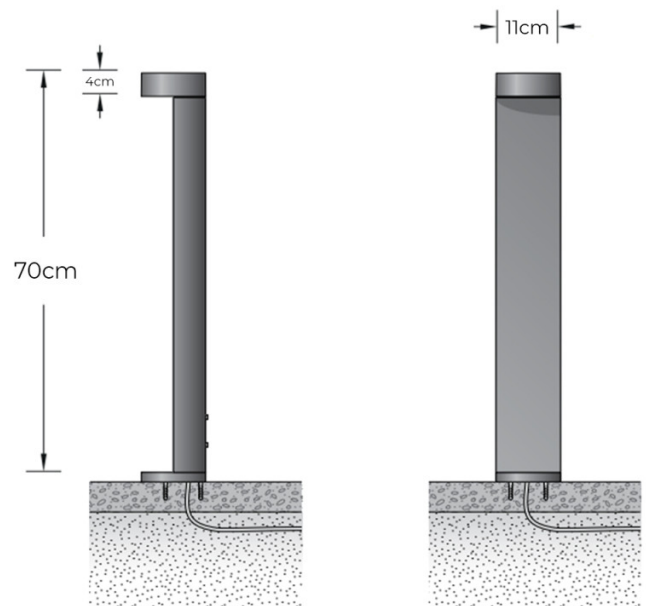

### BEGA 77264 LED Bollard

A minimalistic lighting solution for gardens and pathways, the BEGA 77264 LED Bollard provides a downward-directed illumination. The structure of the BEGA 77264 is available in two finishes: either graphite or silver, and boasts curved edges for a softer aesthetic. This contemporary bollard encloses the inner light source with safety glass, ensuring a glare-free light around the surface below.

**Please Note: The BEGA 77264 Bollard is supplied with a screw on base as standard, but an anchorage unit can also be supplied at an additional cost. Please [Contact Us](#) for information and pricing.**

## PRODUCT SPECIFICATION

**Light Source:** 2.7W, 3000K, 166 Lumens

**IP Code:** 65

**Dimming:** Non-Dimmable.

**Dimensions:** Height: 70cm  
Width: 11cm  
Lamp Head Height: 4cm

**For all sales and technical enquiries, please contact:**